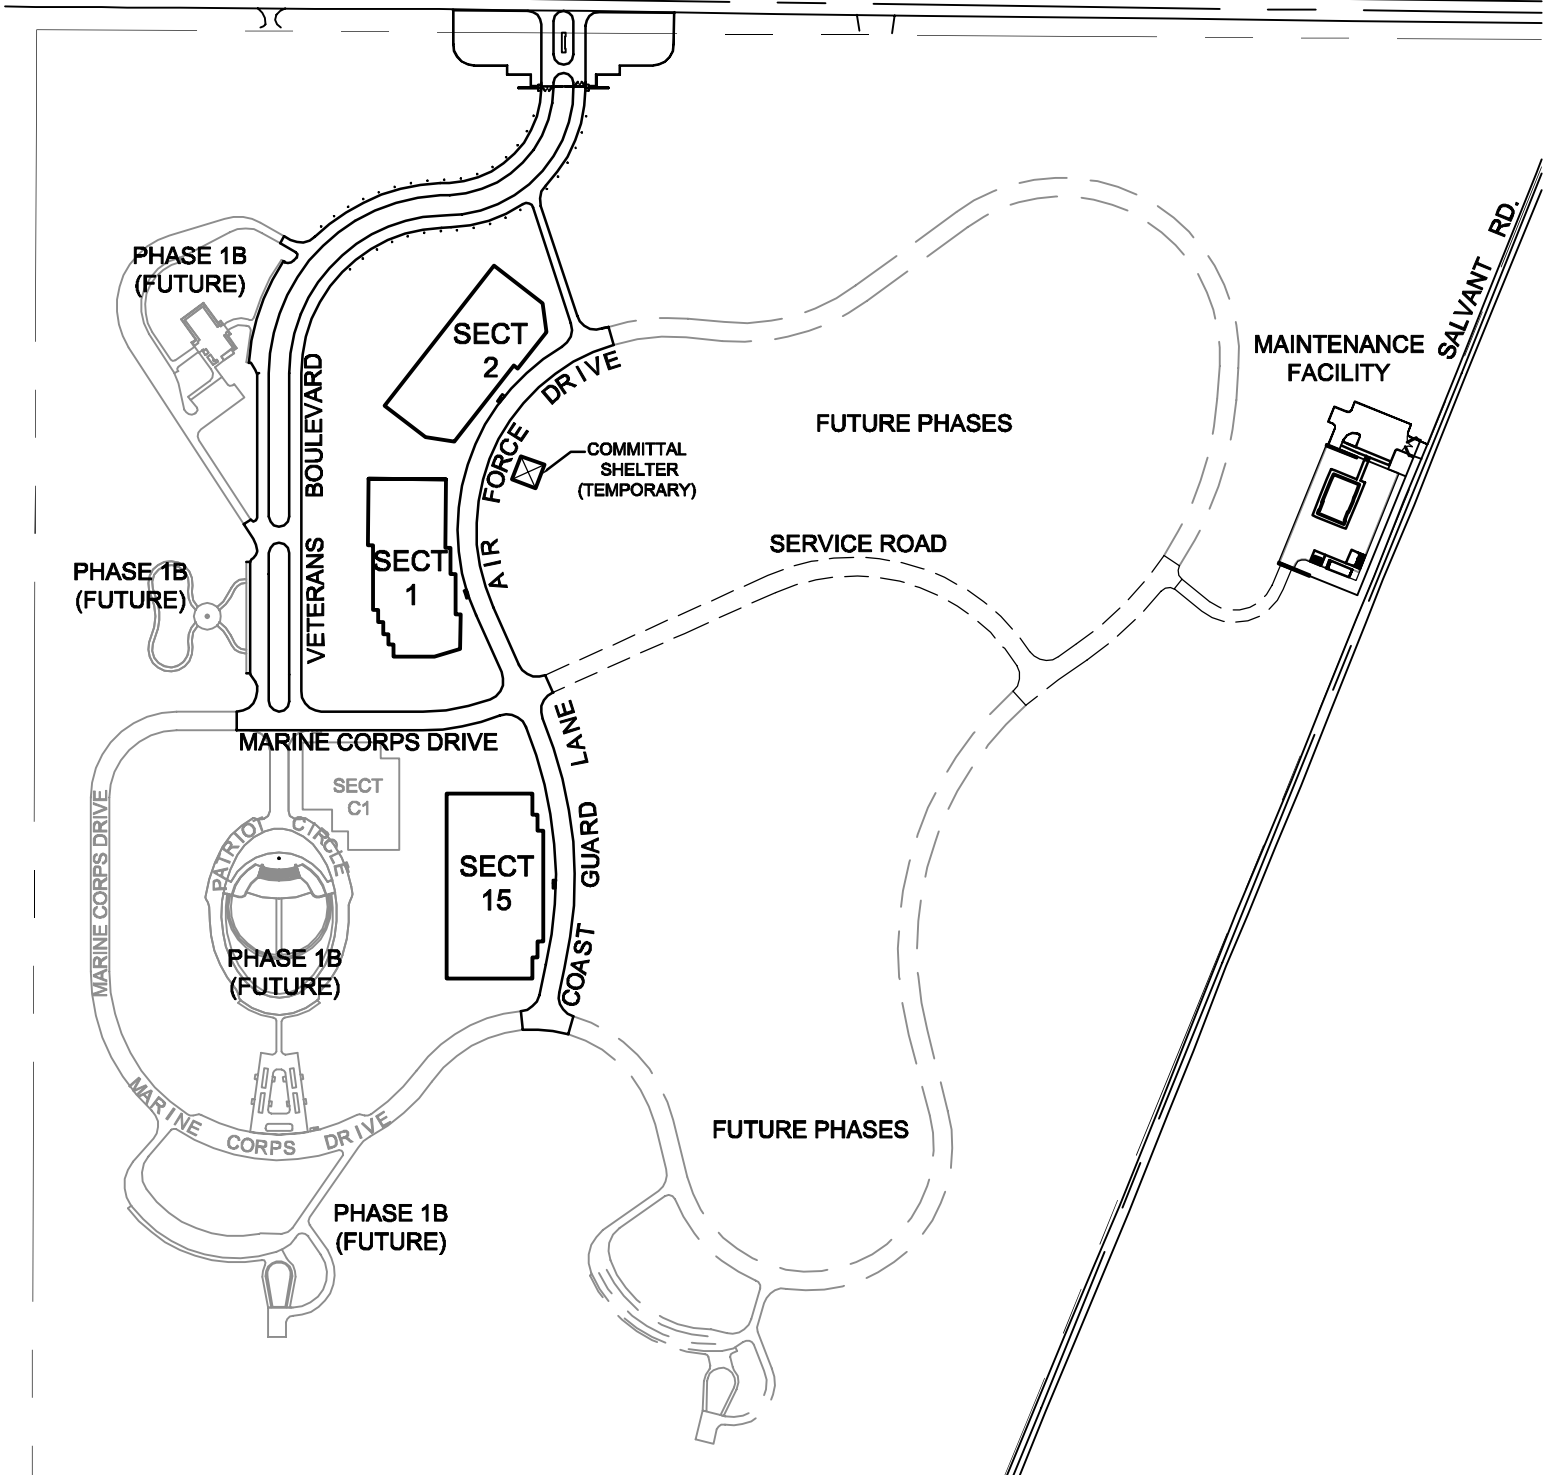

ENTRY GATE

W. MOUNT PLEASANT / ZACHARY RD.

**LOUISIANA NATIONAL CEMETERY**  
303 W. Mount Pleasant Road  
Zachary, LA 70791

NORTH  
NO SCALE