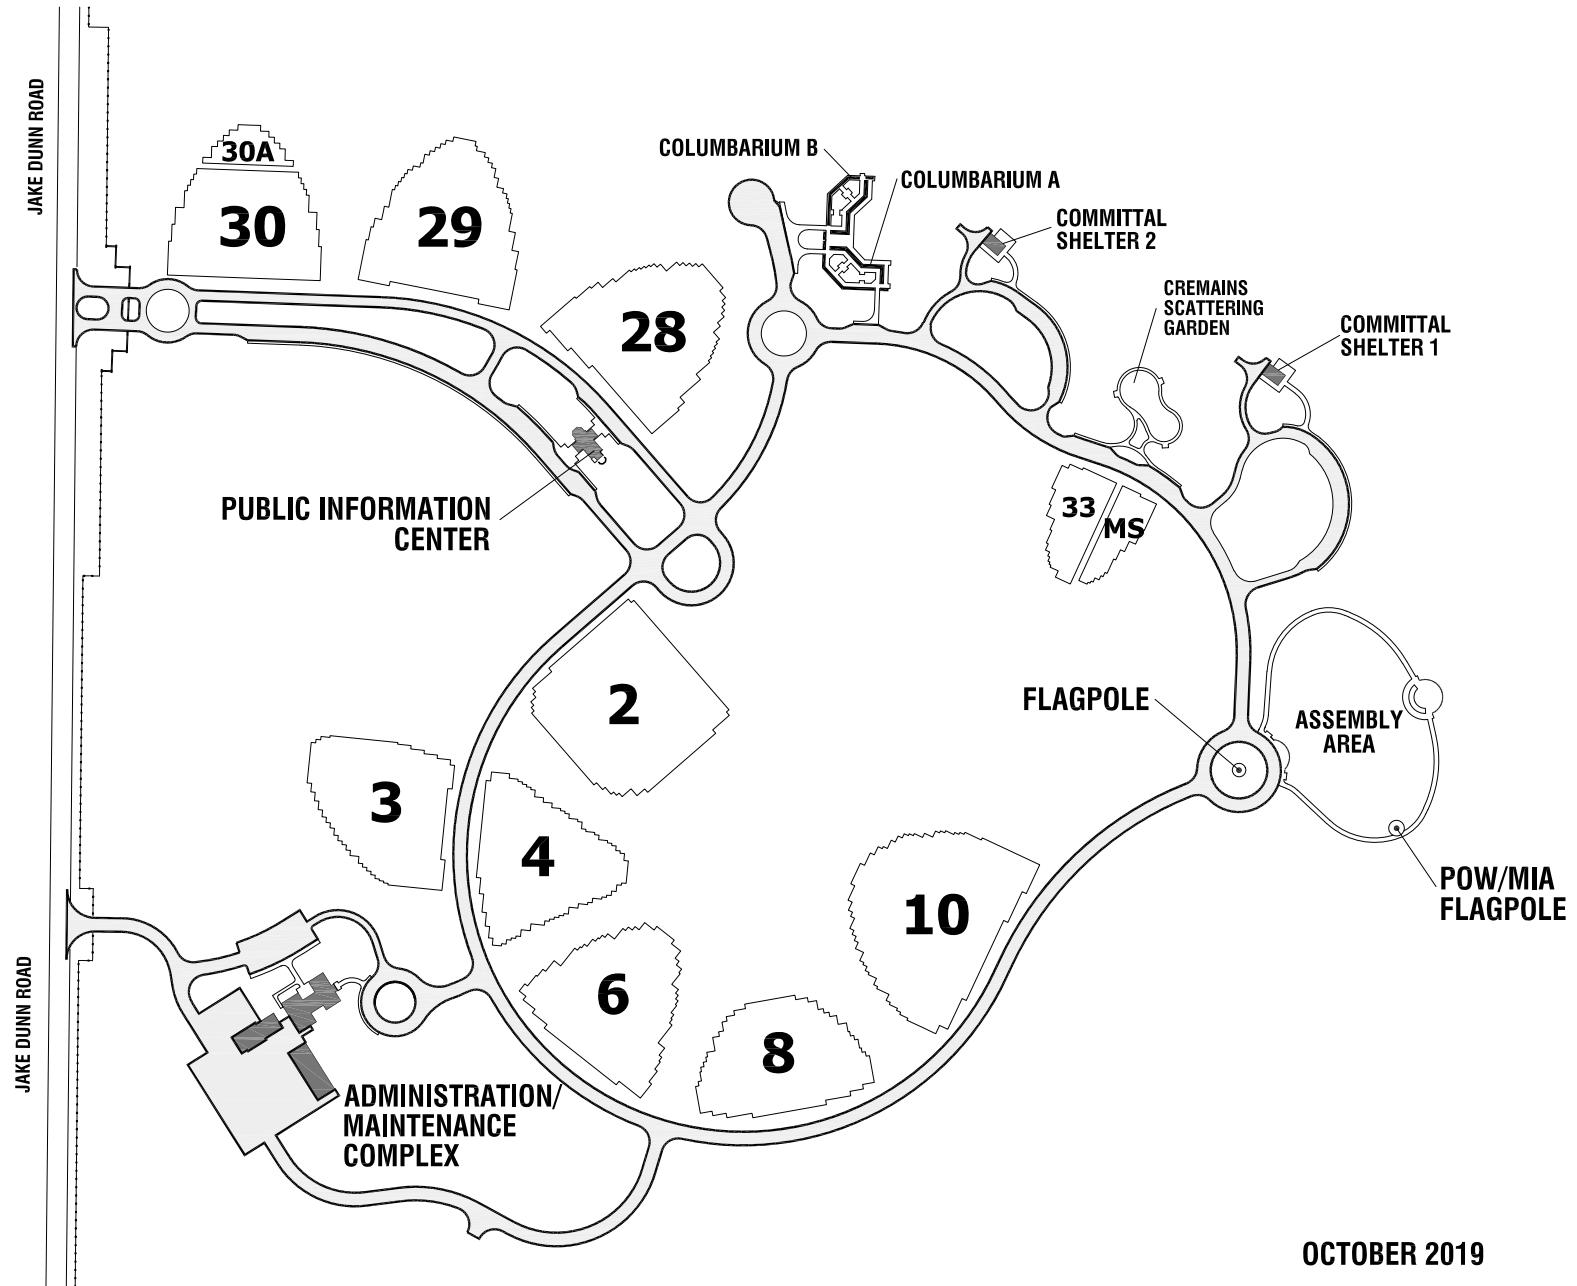

MAP OF THE
FORT SILL NATIONAL CEMETERY
24665 N-S ROAD 260, ELGIN, OKLAHOMA 73538

OCTOBER 2019