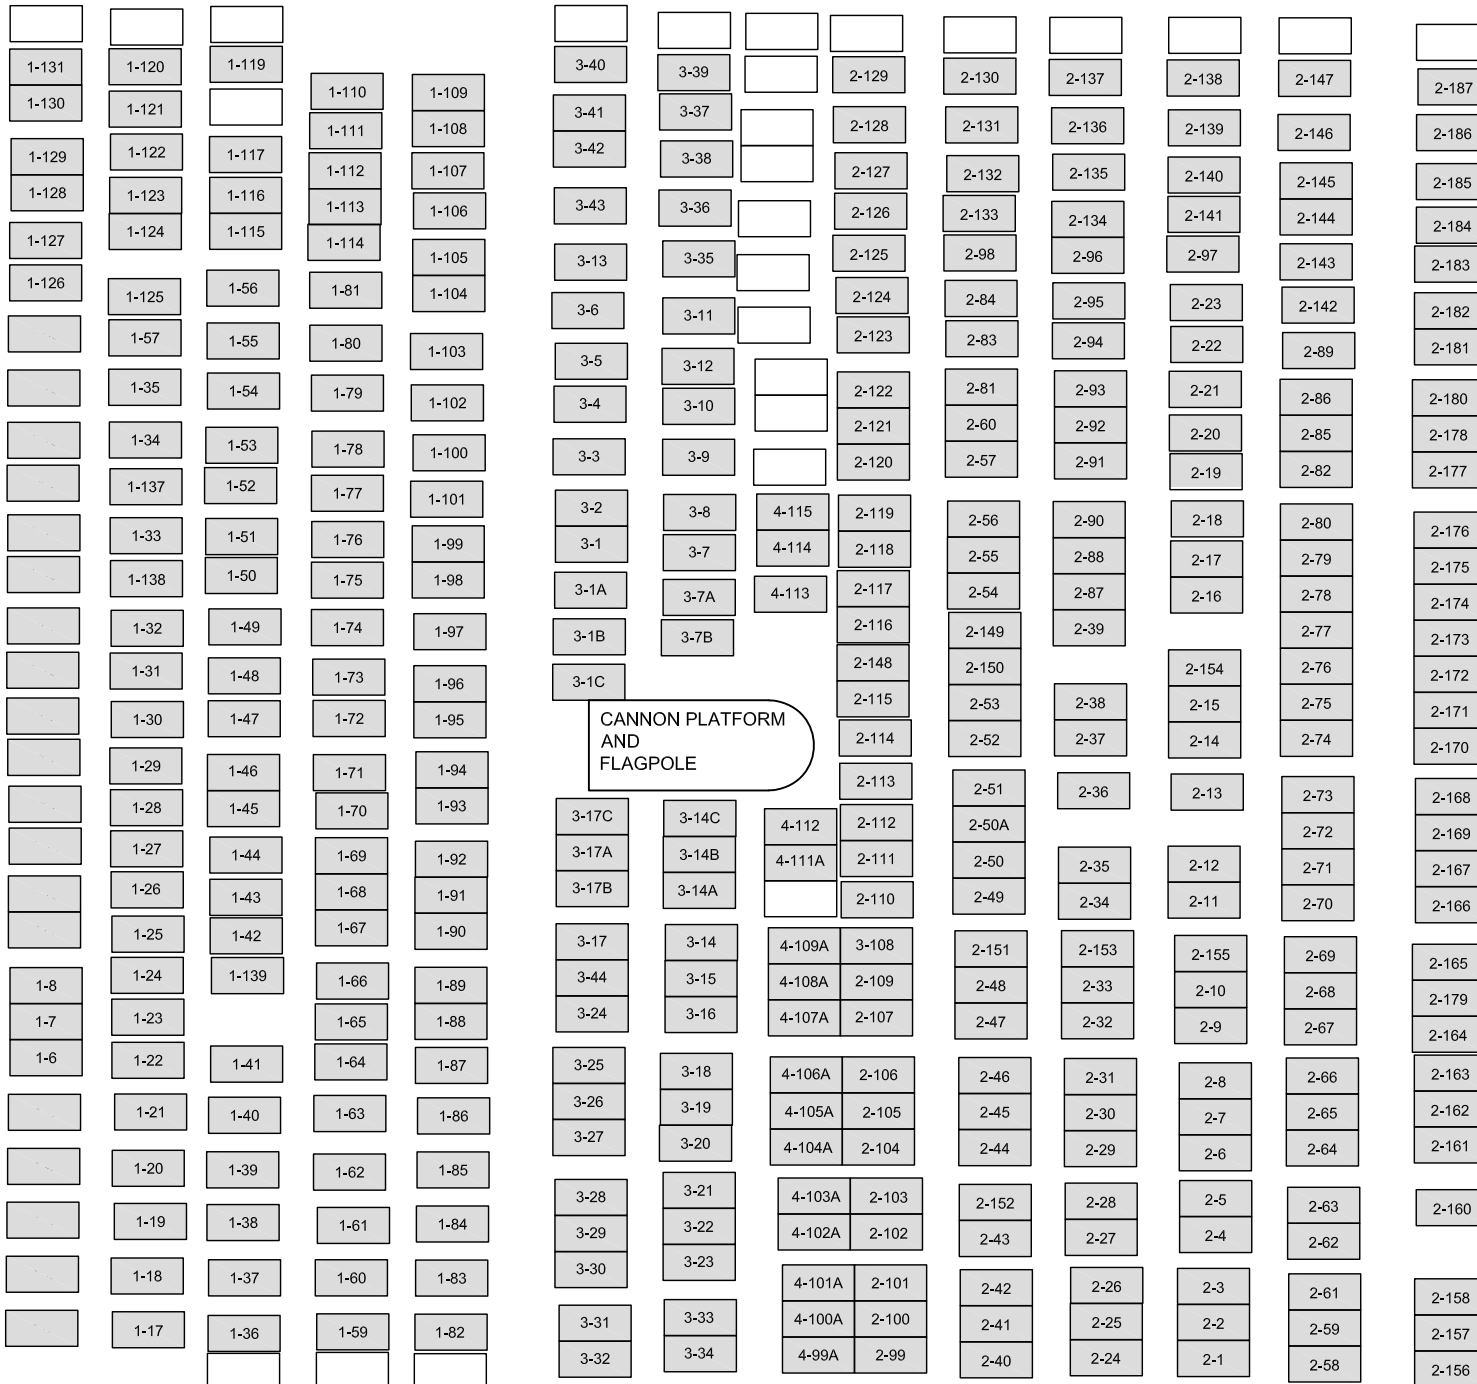

FORT WORDEN CEMETERY

CANNON PLATFORM
AND
FLAGPOLE

Headstone Markers

-  Plot is not available (396)
-  Plot is available (space exists for a plot) (25)
-  Plot is reserved and not available (1)

Section Boundaries
No Section Boundaries