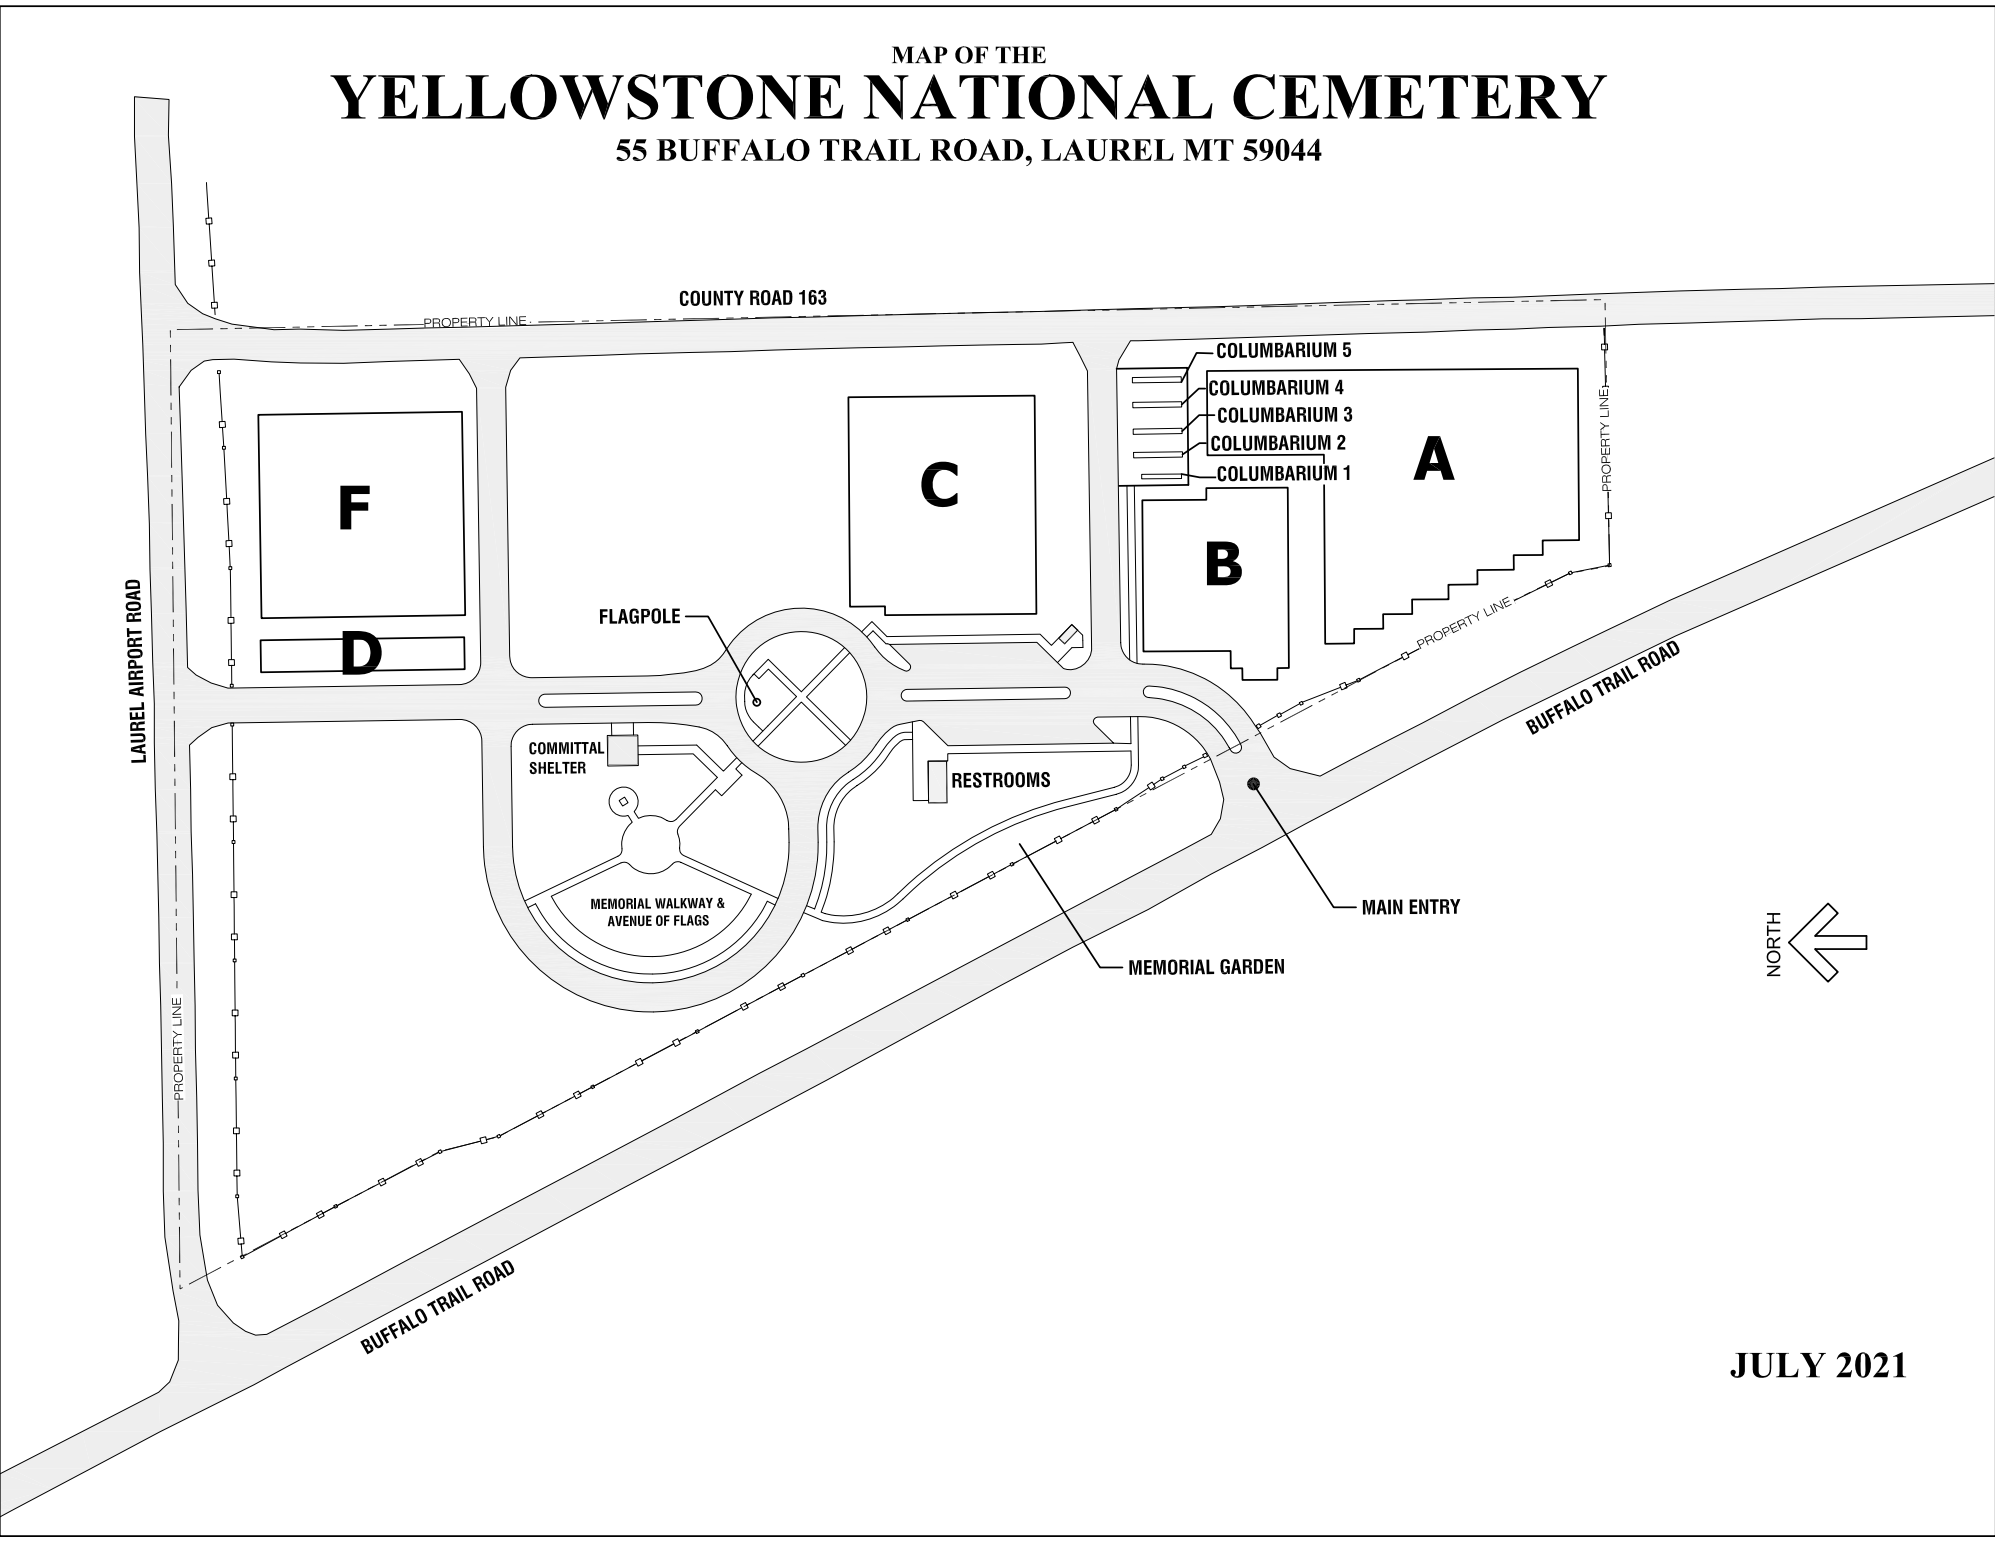

MAP OF THE
YELLOWSTONE NATIONAL CEMETERY

55 BUFFALO TRAIL ROAD, LAUREL MT 59044

JULY 2021